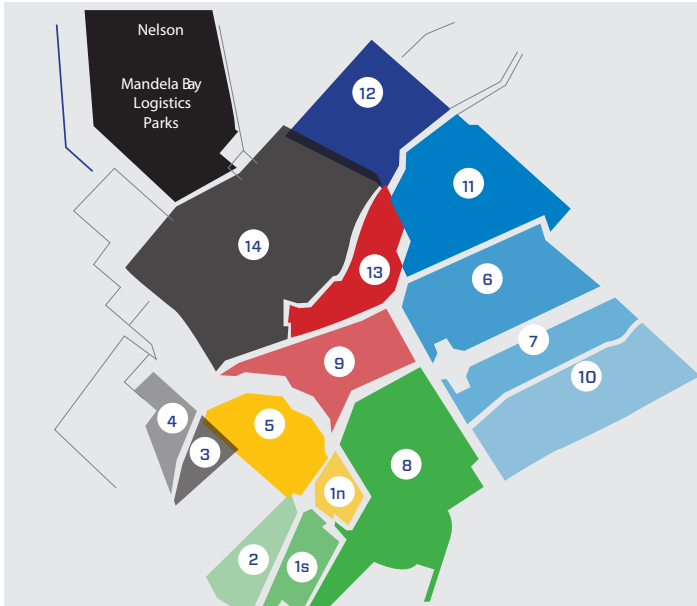

COEGA INDUSTRIAL DEVELOPMENT ZONE AND DEEP WATER PORT

OPERATING SA'S FIRST & LEADING INDUSTRIAL DEVELOPMENT ZONE - NELSON MANDELA BAY

Since 1999

The Coega Development Corporation (CDC) is a state-owned entity formed in 1999 and mandated to develop and operate the Coega Industrial Development Zone (IDZ), located adjacent to the modern deep water port facility, Port of Ngqura, in Nelson Mandela Bay in the Eastern Cape. Coega's vision is to be the leading catalyst for socio-economic growth.

613 SMILING FACES AT CDC READY TO MAKE YOUR INVESTMENT DREAMS A REALITY

FAST FACTS

- BIGGEST IDZ IN SA AT 11 500HA**
- 14 ZONES** BUILT ALONG CLUSTER MODEL
- 6 443HA** OF PRIME LETTABLE INDUSTRIAL SPACE
- WITHIN **15 MINUTES** OF ROAD, RAIL, AIR & SEA
- 20 MINUTE** DRIVE TO PE CBD main substations
- AUTO, RENEWABLES, BPO & AGRO-PROCESSING HUB
- 30 MINUTE** DRIVE TO BIGGEST WIND ENERGY GENERATING FARM
- 96 776** JOBS CREATED SINCE INCEPTION IN 1999
- 85 886** PEOPLE TRAINED
- 36** OPERATIONAL INVESTORS
- ACCESS TO **3** PORTS (PE, NGQURA, EAST LONDON)
- HUGE LOGISTICS ZONE CONNECTED SEAMLESSLY WITH PORT
- DIRECT LINKAGE WITH DEEP WATER PORT OF NGQURA
- NEIGHBOURS WITH FASTEST GROWING PORT IN SOUTH AFRICA

6 443HA OF PRIME LETTABLE INDUSTRIAL SPACE

- ZONE 1N** Commercial Cluster
- ZONE 1S** Logistics Cluster
- ZONE 2** Automotive Cluster
- ZONE 3** General Industries Cluster
- ZONE 4** Training/Academic Cluster
- ZONE 5** Metallurgical Cluster
- ZONE 6** Ferrous Metals Cluster
- ZONE 7** Chemical Cluster
- ZONE 8** Port Area
- ZONE 9** Materials Handling Cluster
- ZONE 10** Mariculture & Aquaculture Cluster
- ZONE 11** Petrochemical Cluster
- ZONE 12** Advanced Manufacturing Cluster
- ZONE 13** Energy Cluster
- ZONE 14** Advanced Manufacturing Cluster